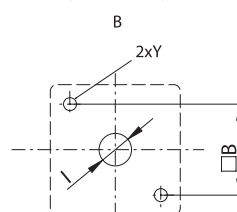

### Cam switches S...JDG

■ switch with frontal plate and rubber insulation for IP 54

S 10, 16, 25 JDG

S 32, 63 JDG

S 100, 160 JDG

S 10, 16, 25, 32, 63 JDG

S 100, 160 JDG

Upevnění na panel  
Clamping to the panel (front mounting)

	S 10 - 25 J	S 32 - 160 J
A - Upevnění 2x samořezným šroubem A - Fixation by two self tapping screws	D4	D5
B - Upevnění 2x šroubem s maticí B - Fixation by two bolts and nuts	M4	M5