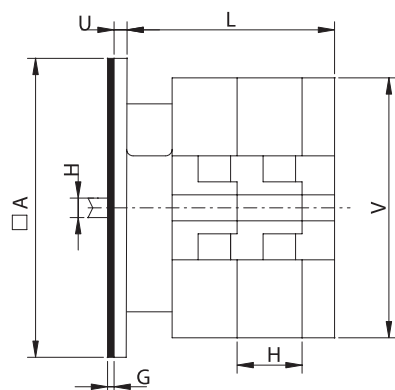

### Cam switches S...JDG

■ switch with frontal plate and rubber insulation for IP 54

S 10, 16, 25 JDG

S 32, 63 JDG

S 100, 160 JDG

S 10, 16, 25, 32, 63 JDG

S 100, 160 JDG

Upevnění na panel  
Clamping to the panel (front mounting)

	S 10 - 25 J	S 32 - 160 J
A - Upevnění 2x samořezným šroubem A - Fixation by two self tapping screws	D4	D5
B - Upevnění 2x šroubem s maticí B - Fixation by two bolts and nuts	M4	M5