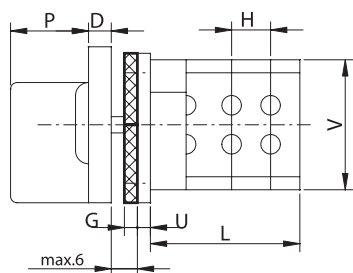

### Cam switches S...JDG

■ switch with frontal plate and rubber insulation for IP 54

S 10, 16, 25 JDG

S 32, 63 JDG

S 100, 160 JDG

S 10, 16, 25, 32, 63 JDG

S 100, 160 JDG

Upevnění na panel  
Clamping to the panel (front mounting)

	S 10 - 25 J	S 32 - 160 J
A - Upevnění 2x samořezným šroubem A - Fixation by two self tapping screws	D4	D5
B - Upevnění 2x šroubem s maticí B - Fixation by two bolts and nuts	M4	M5