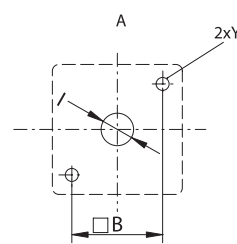

### Cam switches S...JDG

■ switch with frontal plate and rubber insulation for IP 54

S 10, 16, 25 JDG

S 32, 63 JDG

S 100, 160 JDG

S 10, 16, 25, 32, 63 JDG

S 100, 160 JDG

Upevnění na panel  
Clamping to the panel (front mounting)

	S 10 - 25 J	S 32 - 160 J
A - Upevnění 2x samořezným šroubem A - Fixation by two self tapping screws	D4	D5
B - Upevnění 2x šroubem s maticí B - Fixation by two bolts and nuts	M4	M5