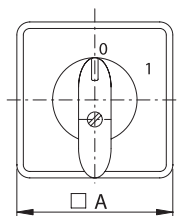

### Cam switches S...JDG

■ switch with frontal plate and rubber insulation for IP 54

S 10, 16, 25 JDG

S 32, 63 JDG

S 100, 160 JDG

S 10, 16, 25, 32, 63 JDG

S 100, 160 JDG

Upevnění na panel  
Clamping to the panel (front mounting)

	S 10 - 25 J	S 32 - 160 J
A - Upevnění 2x samořezným šroubem A - Fixation by two self tapping screws	D4	D5
B - Upevnění 2x šroubem s maticí B - Fixation by two bolts and nuts	M4	M5